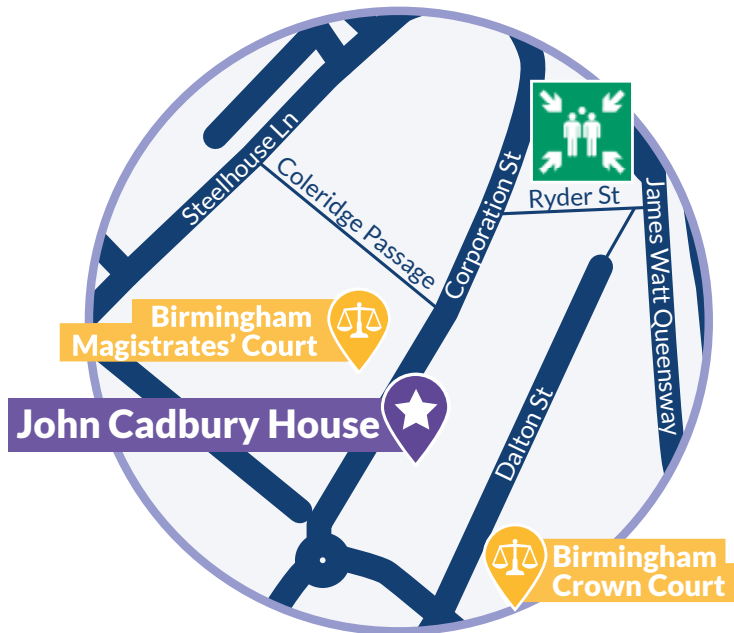

In the event of a fire

Sound the fire alarm and contact the reception

Evacuate the building quickly and quietly

Do not stop to pick up personal belongings

Do not use lifts

Meet at the Assembly Point on the plaza at the bottom of Corporation Street and/or Dalton Street

The fire alarm is tested each Tuesday at 11am