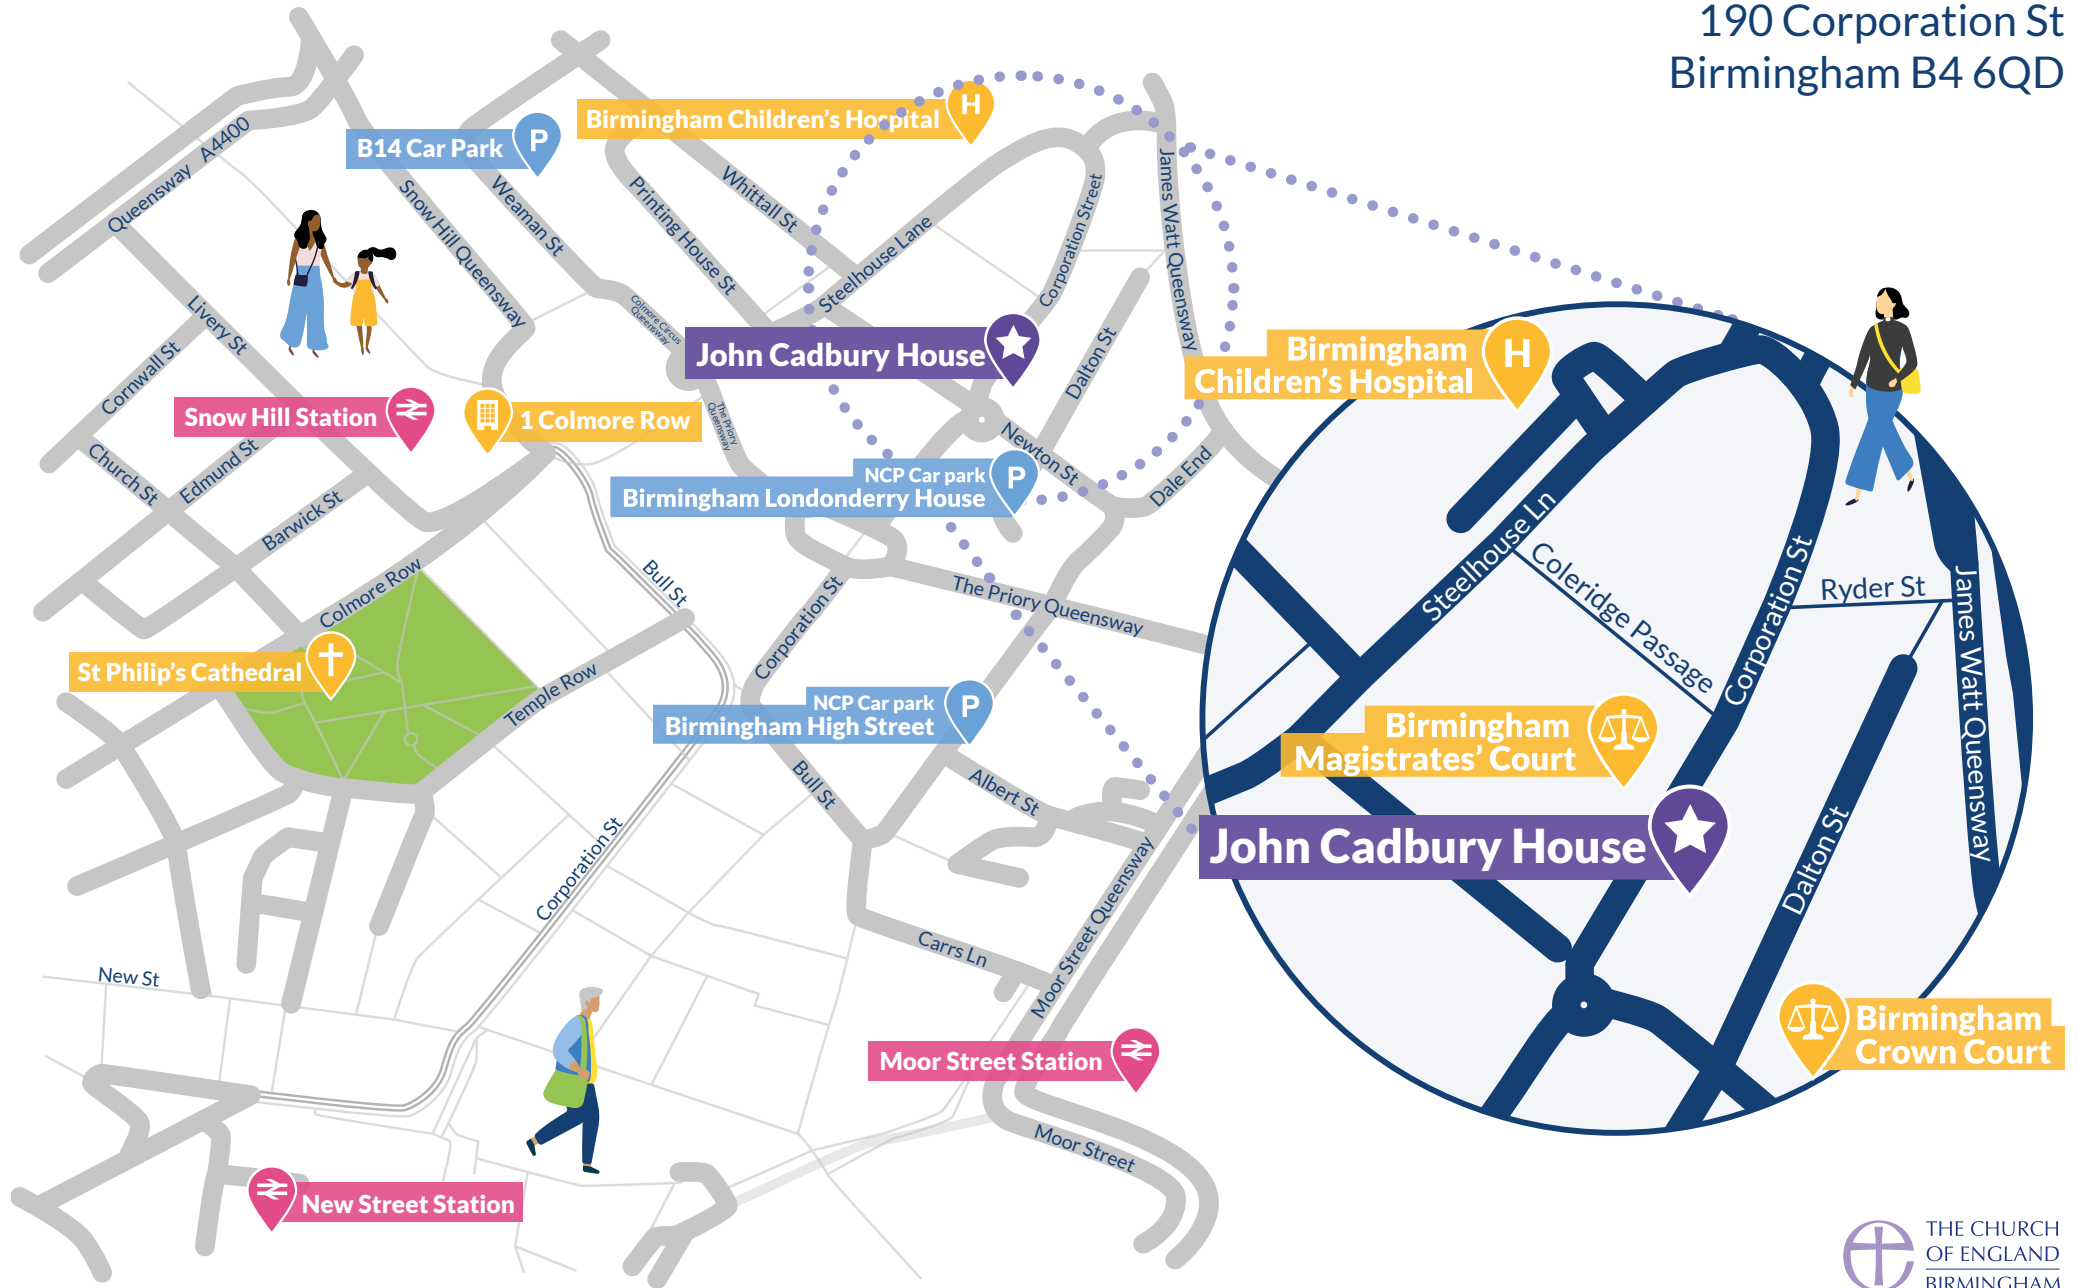

Visiting John Cadbury House

Location

John Cadbury House is located at **190 Corporation Street**, next to The Boston Tea Party and a location map is provided towards the end of this document.

Car Parking

Limited on-street car parking is available to the front of John Cadbury House, although there is a nearby NCP car park in Dalton Street and the B4 car park in Weaman Street. There are two disabled car parking spaces in the basement, but these can only be used if they have been pre-booked with Jenny Lloyd (jennyl@cofebirmingham.com).

Do not use lifts

Meet at the Assembly Point on the plaza at the bottom of Corporation Street and/or Dalton Street

The fire alarm is tested each Tuesday at 11am

How to find us

The Church of England Birmingham
John Cadbury House
190 Corporation St
Birmingham B4 6QD